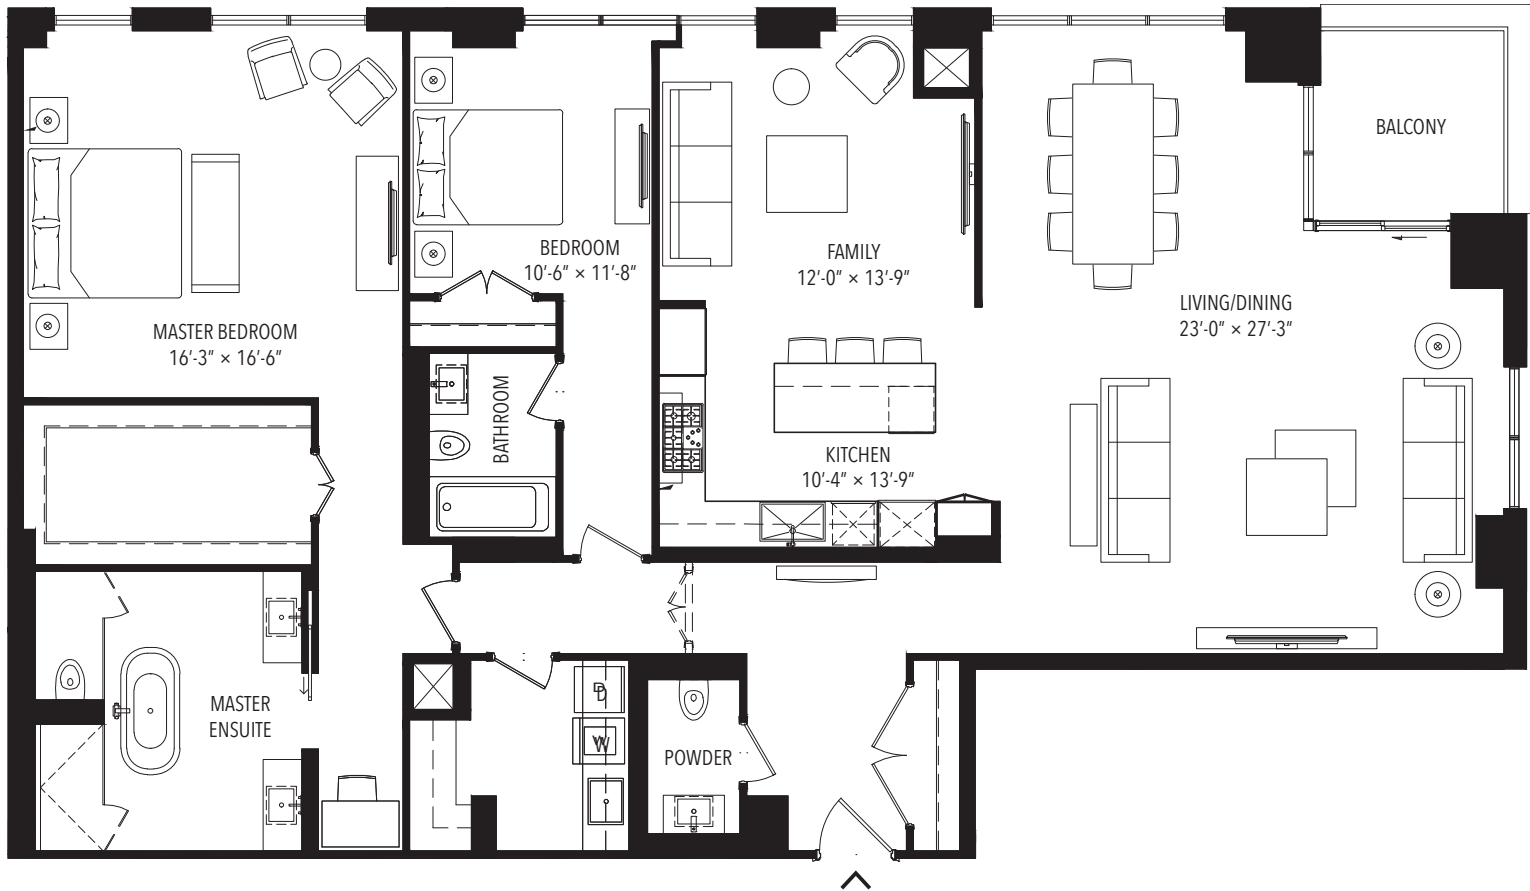

603A

2 BEDROOM + LIBRARY
2,139 SF

AVENUE & PARK

BEDFORD PARK AVE

AVENUE RD

All dimensions, specifications, drawings and floor plans are approximate and are subject to change without notice. Actual square footage may vary from that stated hereon. E. & O. E.