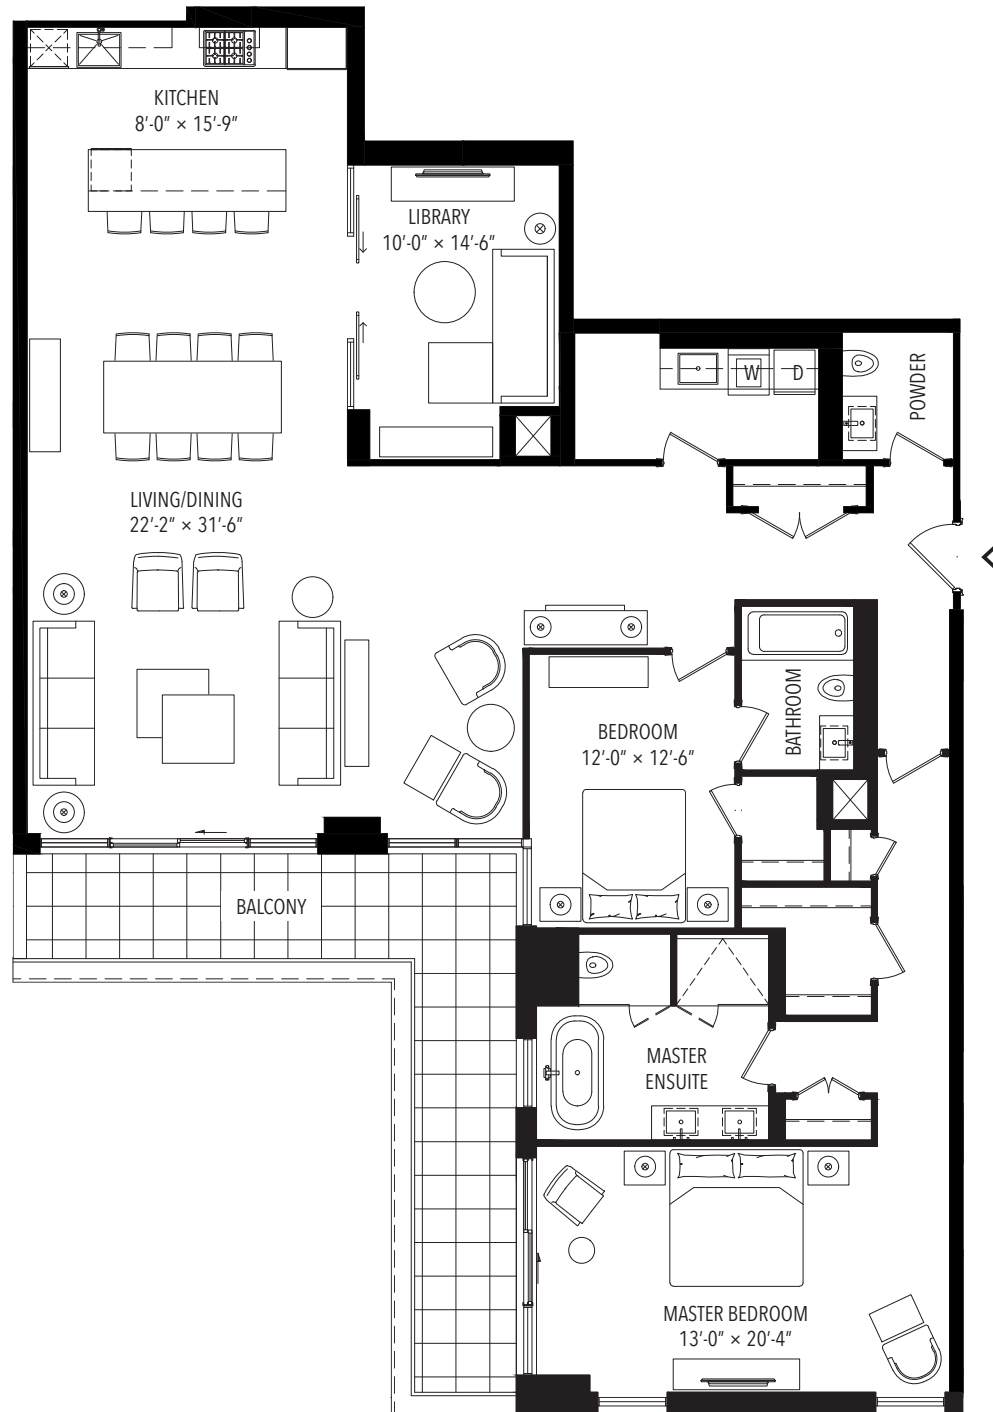

# 605

2 BEDROOM + LIBRARY  
2,121 SF

# AVENUE & PARK

BEDFORD PARK AVE

AVENUE RD

All dimensions, specifications, drawings and floor plans are approximate and are subject to change without notice. Actual square footage may vary from that stated hereon. E. & O. E.